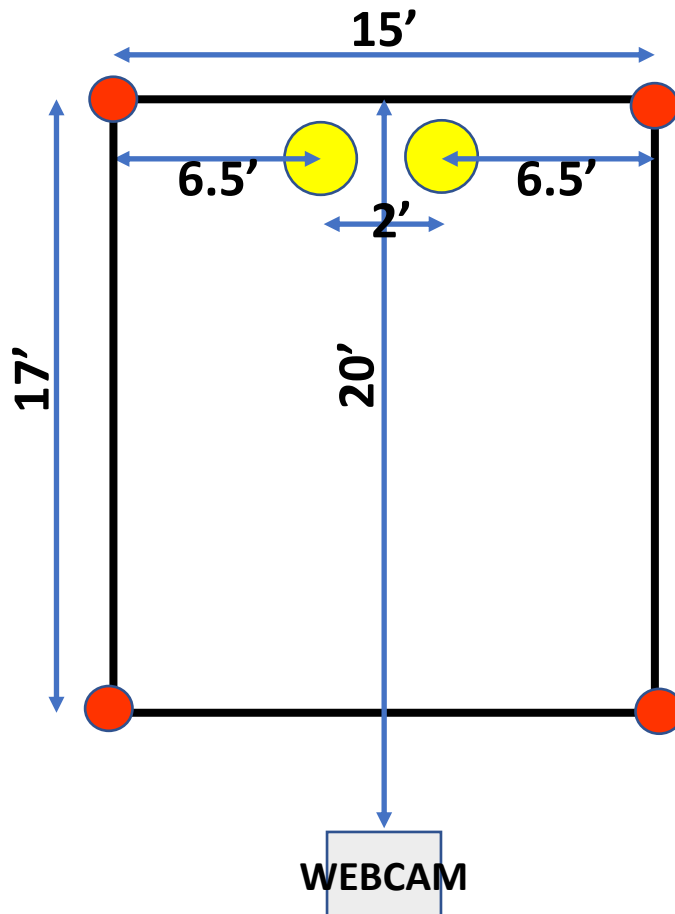

# “VIRTUAL” DRILL PAD FOR COLOR GUARD & ELEMENT DRILL

**WEBCAM IS PLACED 20' FROM THE FRONT OF DRILL PAD ON A CHAIR**

-  **FLAG STAND LOCATION FOR INDOOR POSTING AND RETIRING OF THE COLORS EVENT**
-  **ORANGE CONES MARKING THE CORNERS OF THE VIRTUAL DRILL AREA**